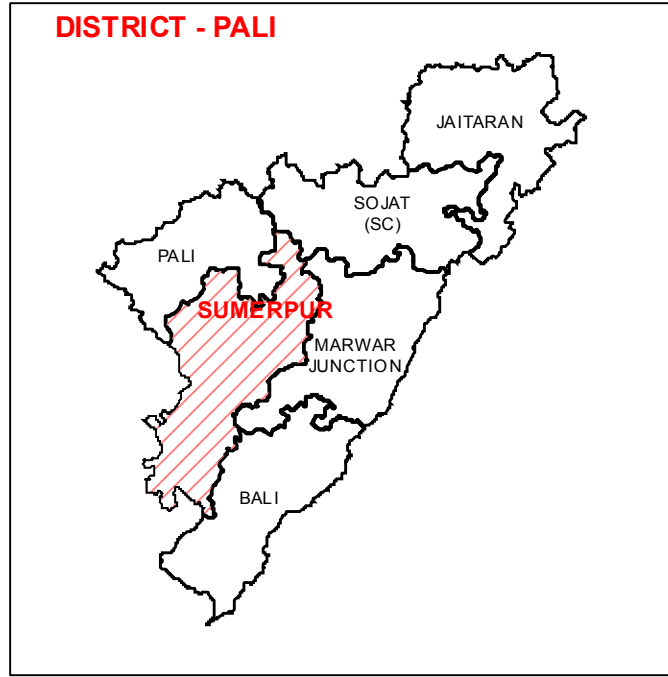

# ASSEMBLY CONSTITUENCY - SUMERPUR-121 DISTRICT - PALI

### Legend

- Ⓣ Tehsil Headquarter
- Ⓡ ILR Headquarter
- P Patwar Circle Headquarter
- Tehsil Boundary
- ILR Circle Boundary
- Patwar Circle Boundary
- Village Boundary