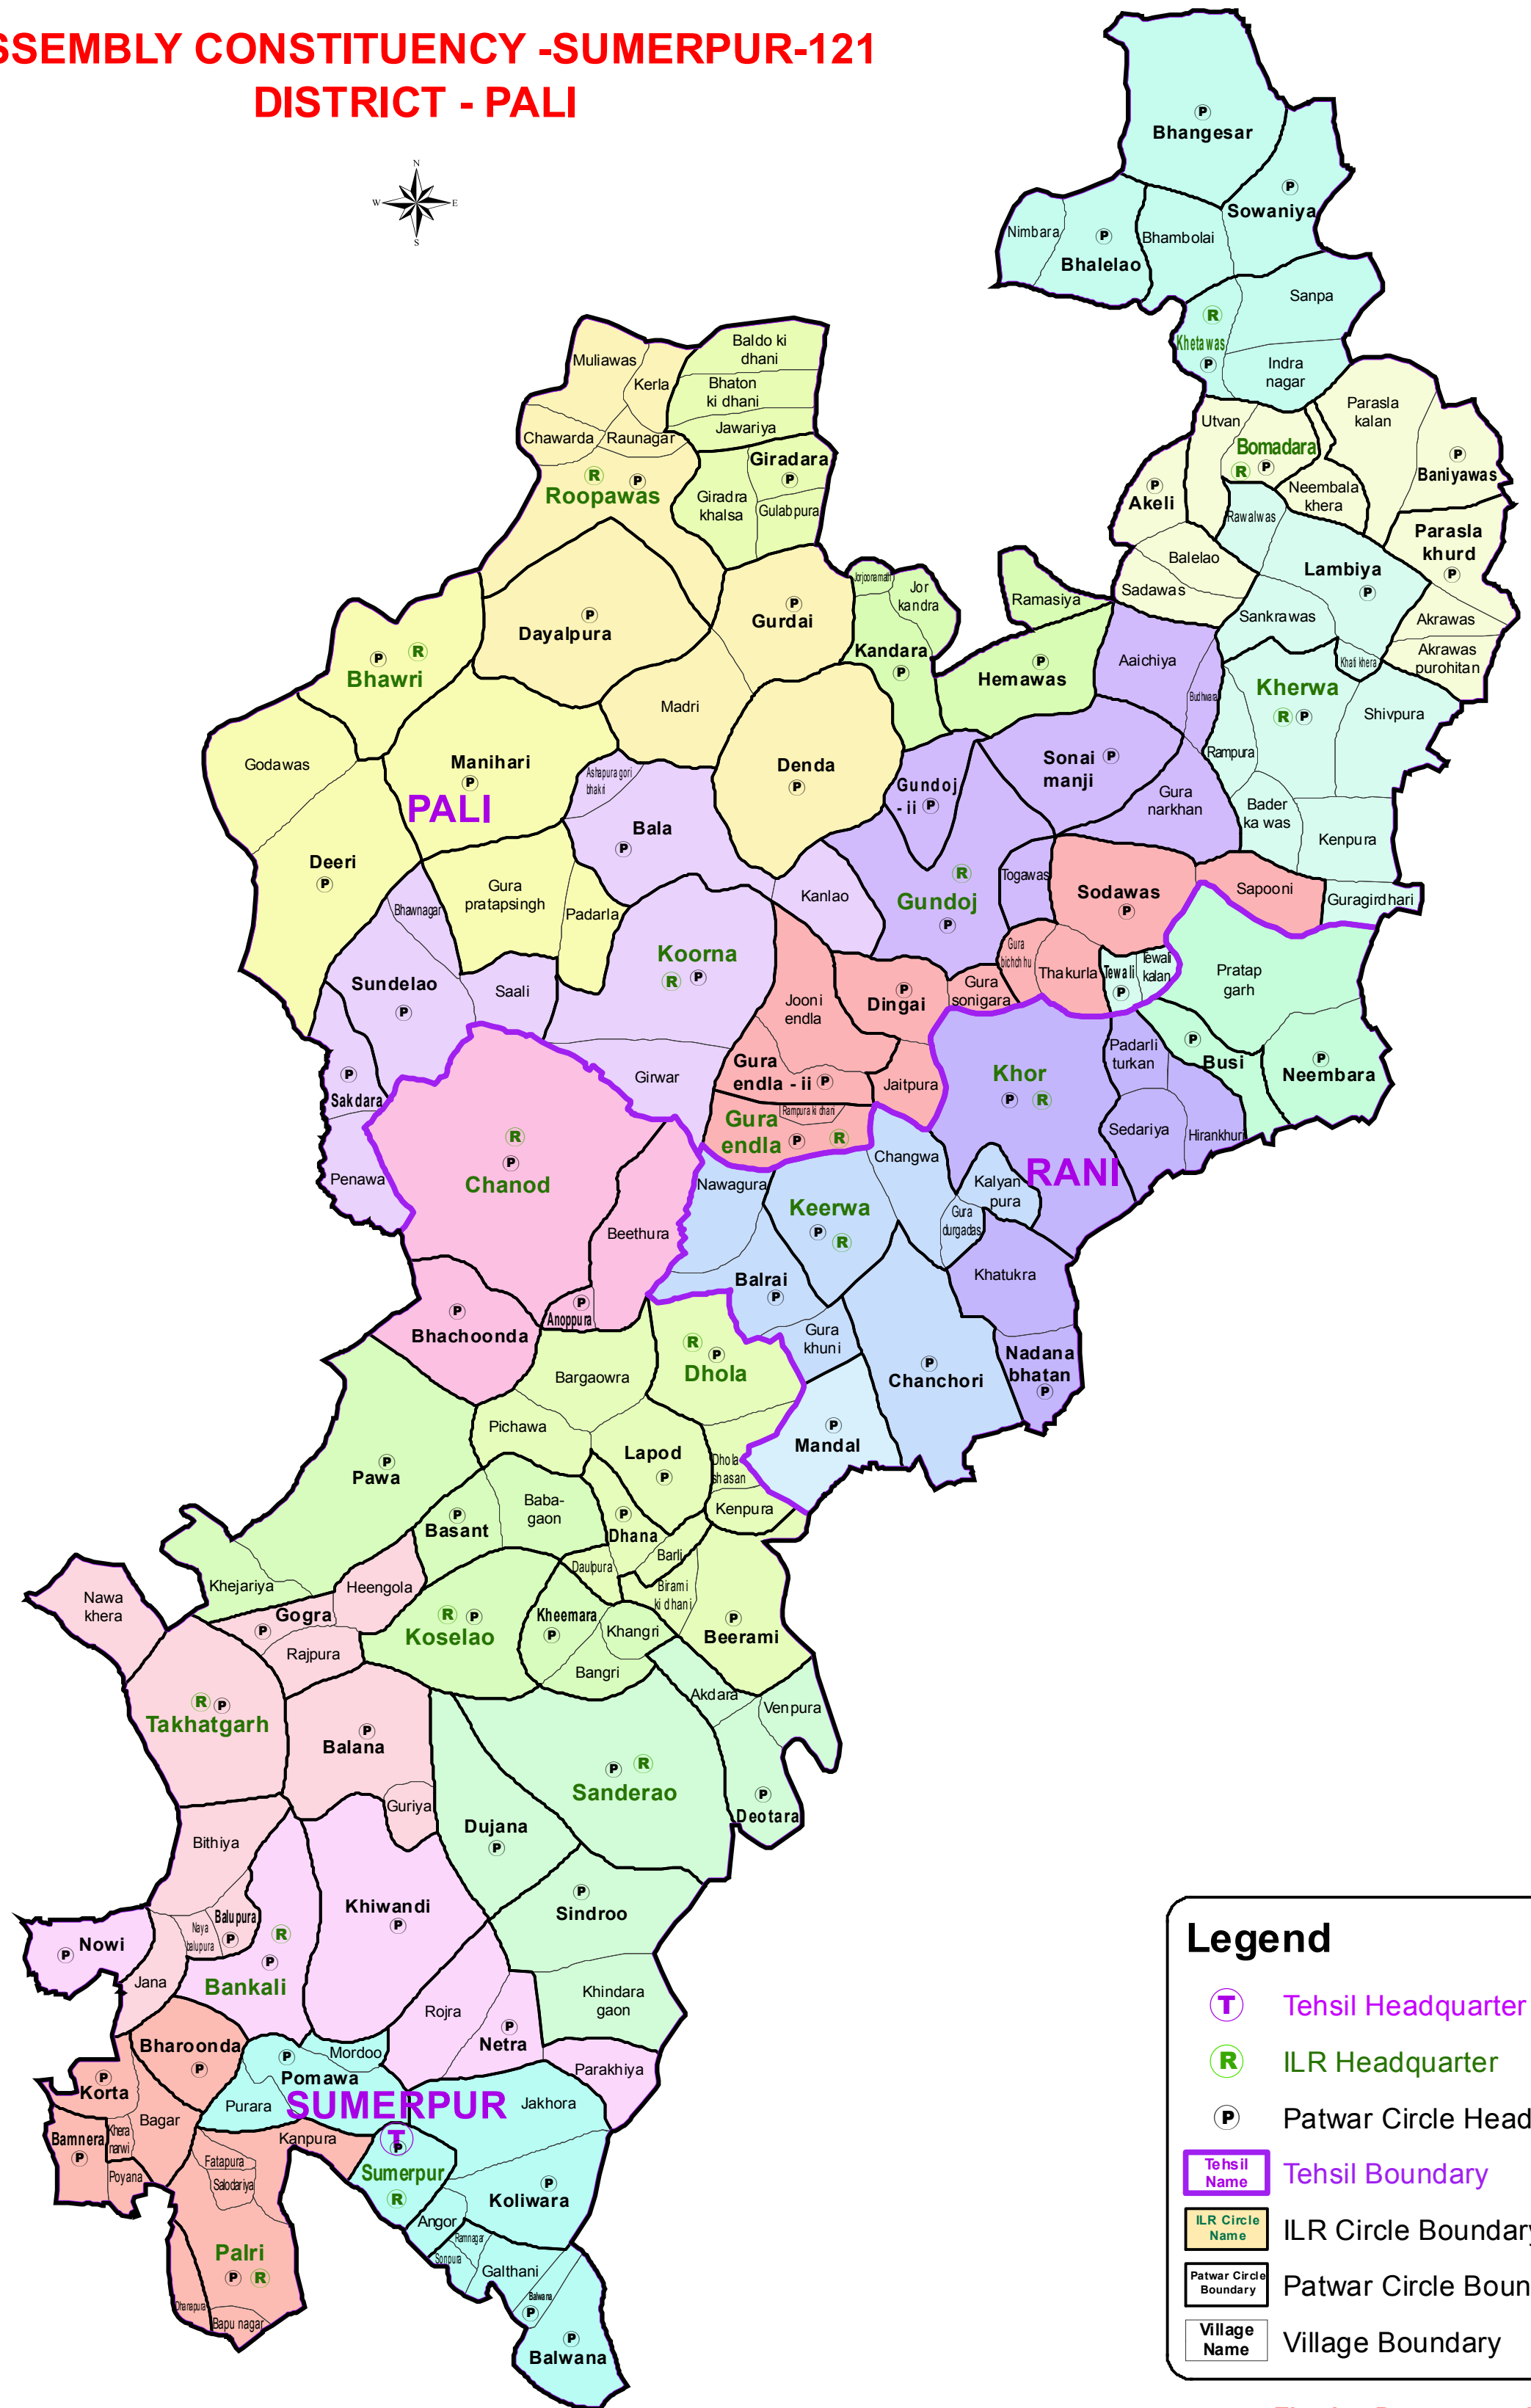

# ASSEMBLY CONSTITUENCY - SUMERPUR-121 DISTRICT - PALI

### Legend

- Ⓣ Tehsil Headquarter
- Ⓡ ILR Headquarter
- P Patwar Circle Headquarter
- Tehsil Boundary
- ILR Circle Boundary
- Patwar Circle Boundary
- Village Boundary